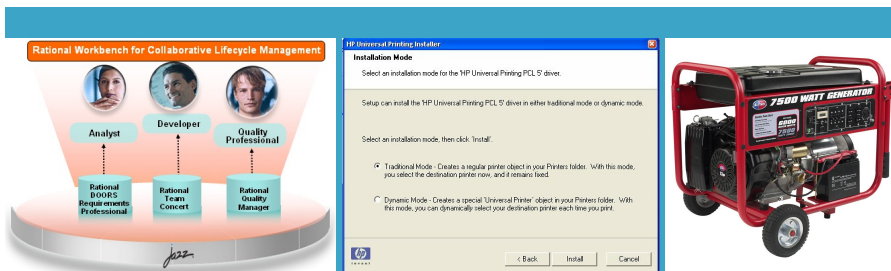

Screenshots: